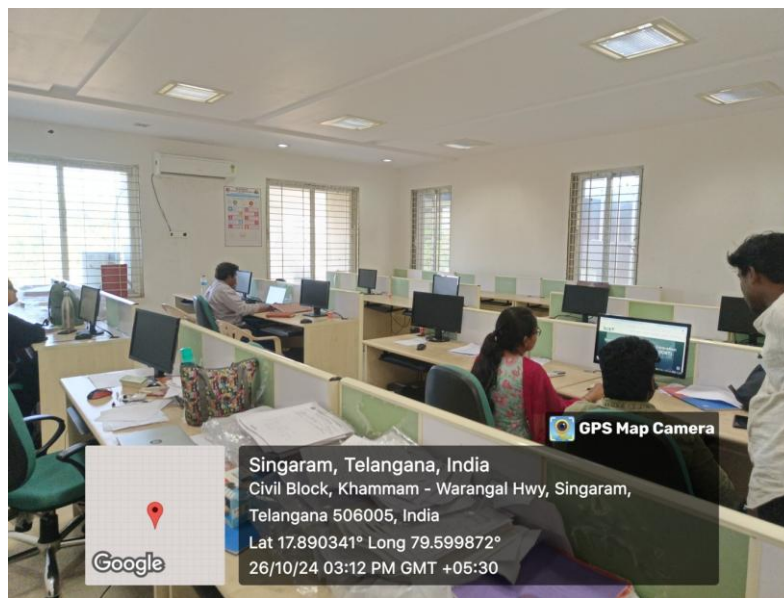

PRINCIPAL
Vaagdevi College of Engineering
Bollikunta, Warangal-506003